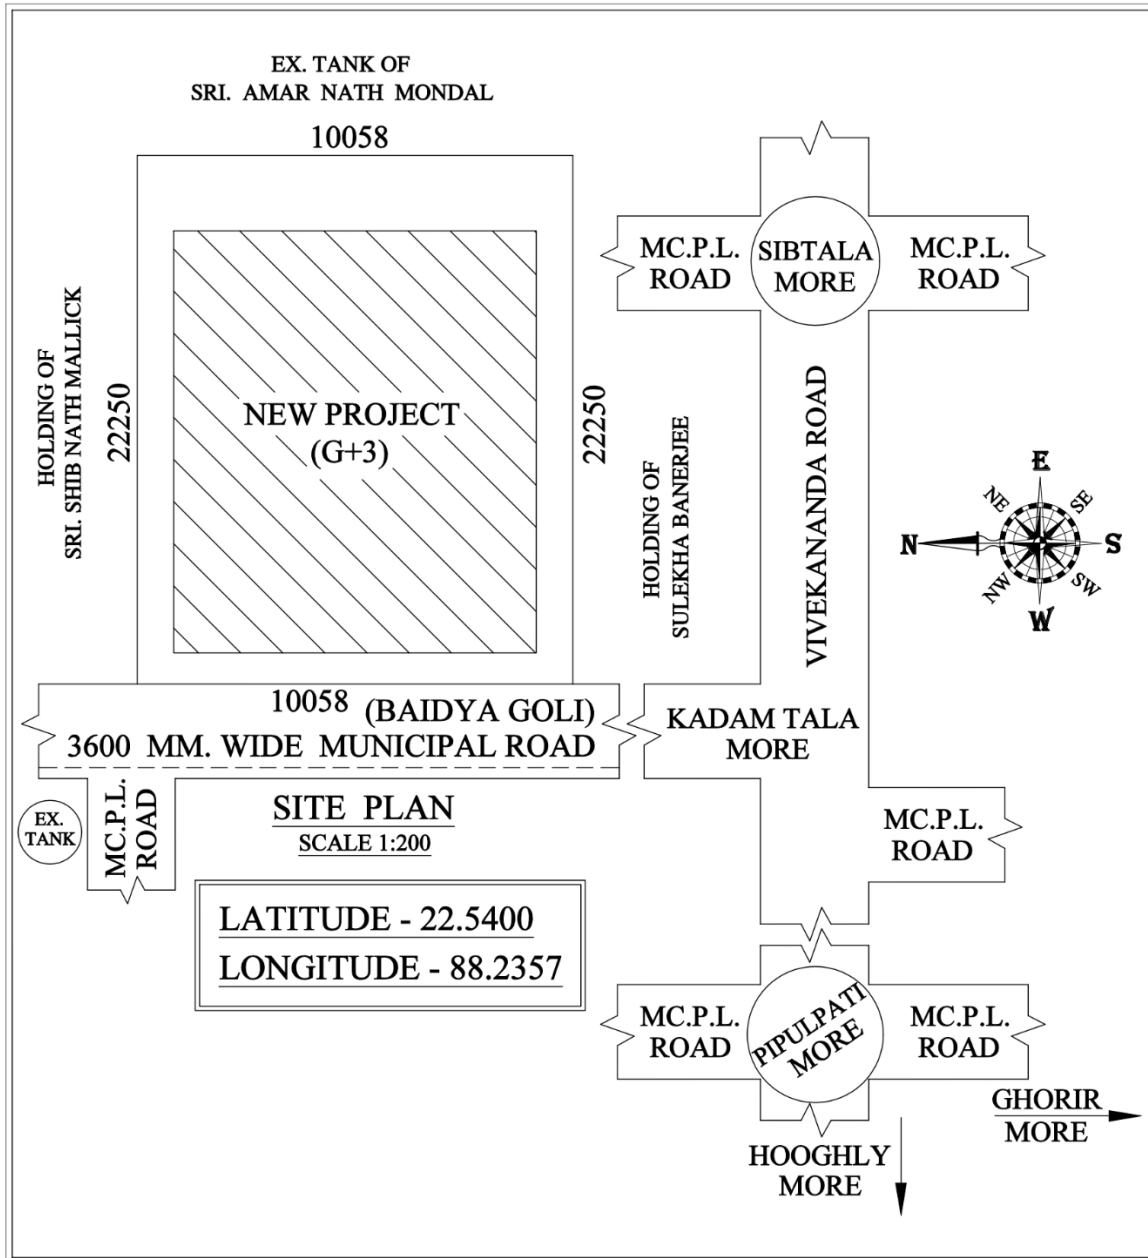

MAA VISHALAXMI CONSTRUCTION

Govt. Regd.

Ramkrishna Lane, Vishalaxmitala (Opp. Midland Nursing Home), Chinsurah, Hooghly
Mob : 7003778306 E-mail : vishalaxmiconstruction@yahoo.com

Ref. No.

Date

MAA VISHALAXMI CONSTRUCTION